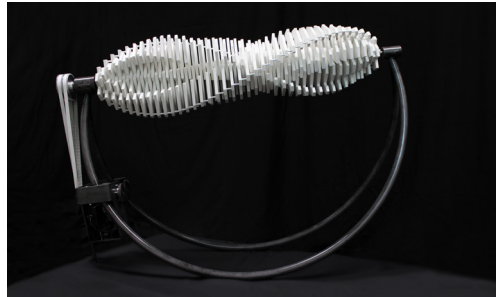

PERPETUAL TRANSIENCE II

Jennifer Townley

«Colorola»

Unique piece
160×160×20 cm – **206,000 AED**
Necuron, steel, aluminium, mechanical parts, acrylic paint

«Asinas II»

Limited edition of 6 pieces
130×110×50cm – **206,000 AED**
Avonite, metal, electric motor and mechanical parts

«161 Days»

Unique piece
65×126×12 cm – **30,000 AED**
Metal, wood, electric motor, mechanical parts, white cord, lead

«Cube L»

Limited edition of 3 pieces
150×120×12 cm – **88,500 AED**
Aluminium, steel, wood, electric motor, mechanical parts

«Cube S»

Limited edition of 6 pieces
60×55×10 cm – **36,800 AED**
Aluminium, steel, wood, electric motor, mechanical parts