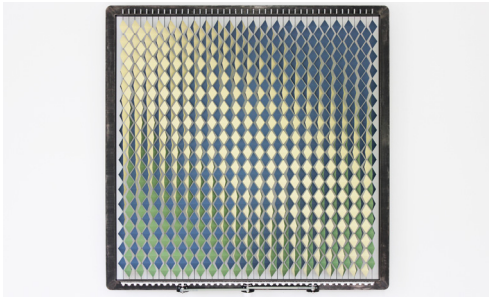

PERPETUAL TRANSIENCE II

Jennifer Townley

«Colorola»

Unique piece
160×160×20 cm – **206,000 AED**
Necuron, steel, aluminium, mechanical parts, acrylic paint

«Asinas II»

Limited edition of 6 pieces
130×110×50cm – **206,000 AED**
Avonite, metal, electric motor and mechanical parts

«161 Days»

Unique piece
65×126×12 cm – **30,000 AED**
Metal, wood, electric motor, mechanical parts, white cord, lead

«Cube L»

Limited edition of 3 pieces
150×120×12 cm – **88,500 AED**
Aluminium, steel, wood, electric motor, mechanical parts

«Cube S»

Limited edition of 6 pieces
60×55×10 cm – **36,800 AED**
Aluminium, steel, wood, electric motor, mechanical parts