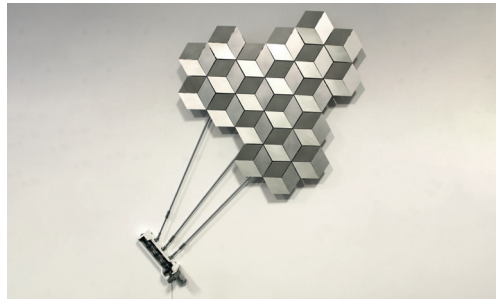

PERPETUAL TRANSIENCE II

Jennifer Townley

«Colorola»

Unique piece
160×160×20 cm – **206,000 AED**
Necuron, steel, aluminium, mechanical parts, acrylic paint

«Asinas II»

Limited edition of 6 pieces
130×110×50cm – **206,000 AED**
Avonite, metal, electric motor and mechanical parts

«161 Days»

Unique piece
65×126×12 cm – **30,000 AED**
Metal, wood, electric motor, mechanical parts, white cord, lead

«Cube L»

Limited edition of 3 pieces
150×120×12 cm – **88,500 AED**
Aluminium, steel, wood, electric motor, mechanical parts

«Cube S»

Limited edition of 6 pieces
60×55×10 cm – **36,800 AED**
Aluminium, steel, wood, electric motor, mechanical parts